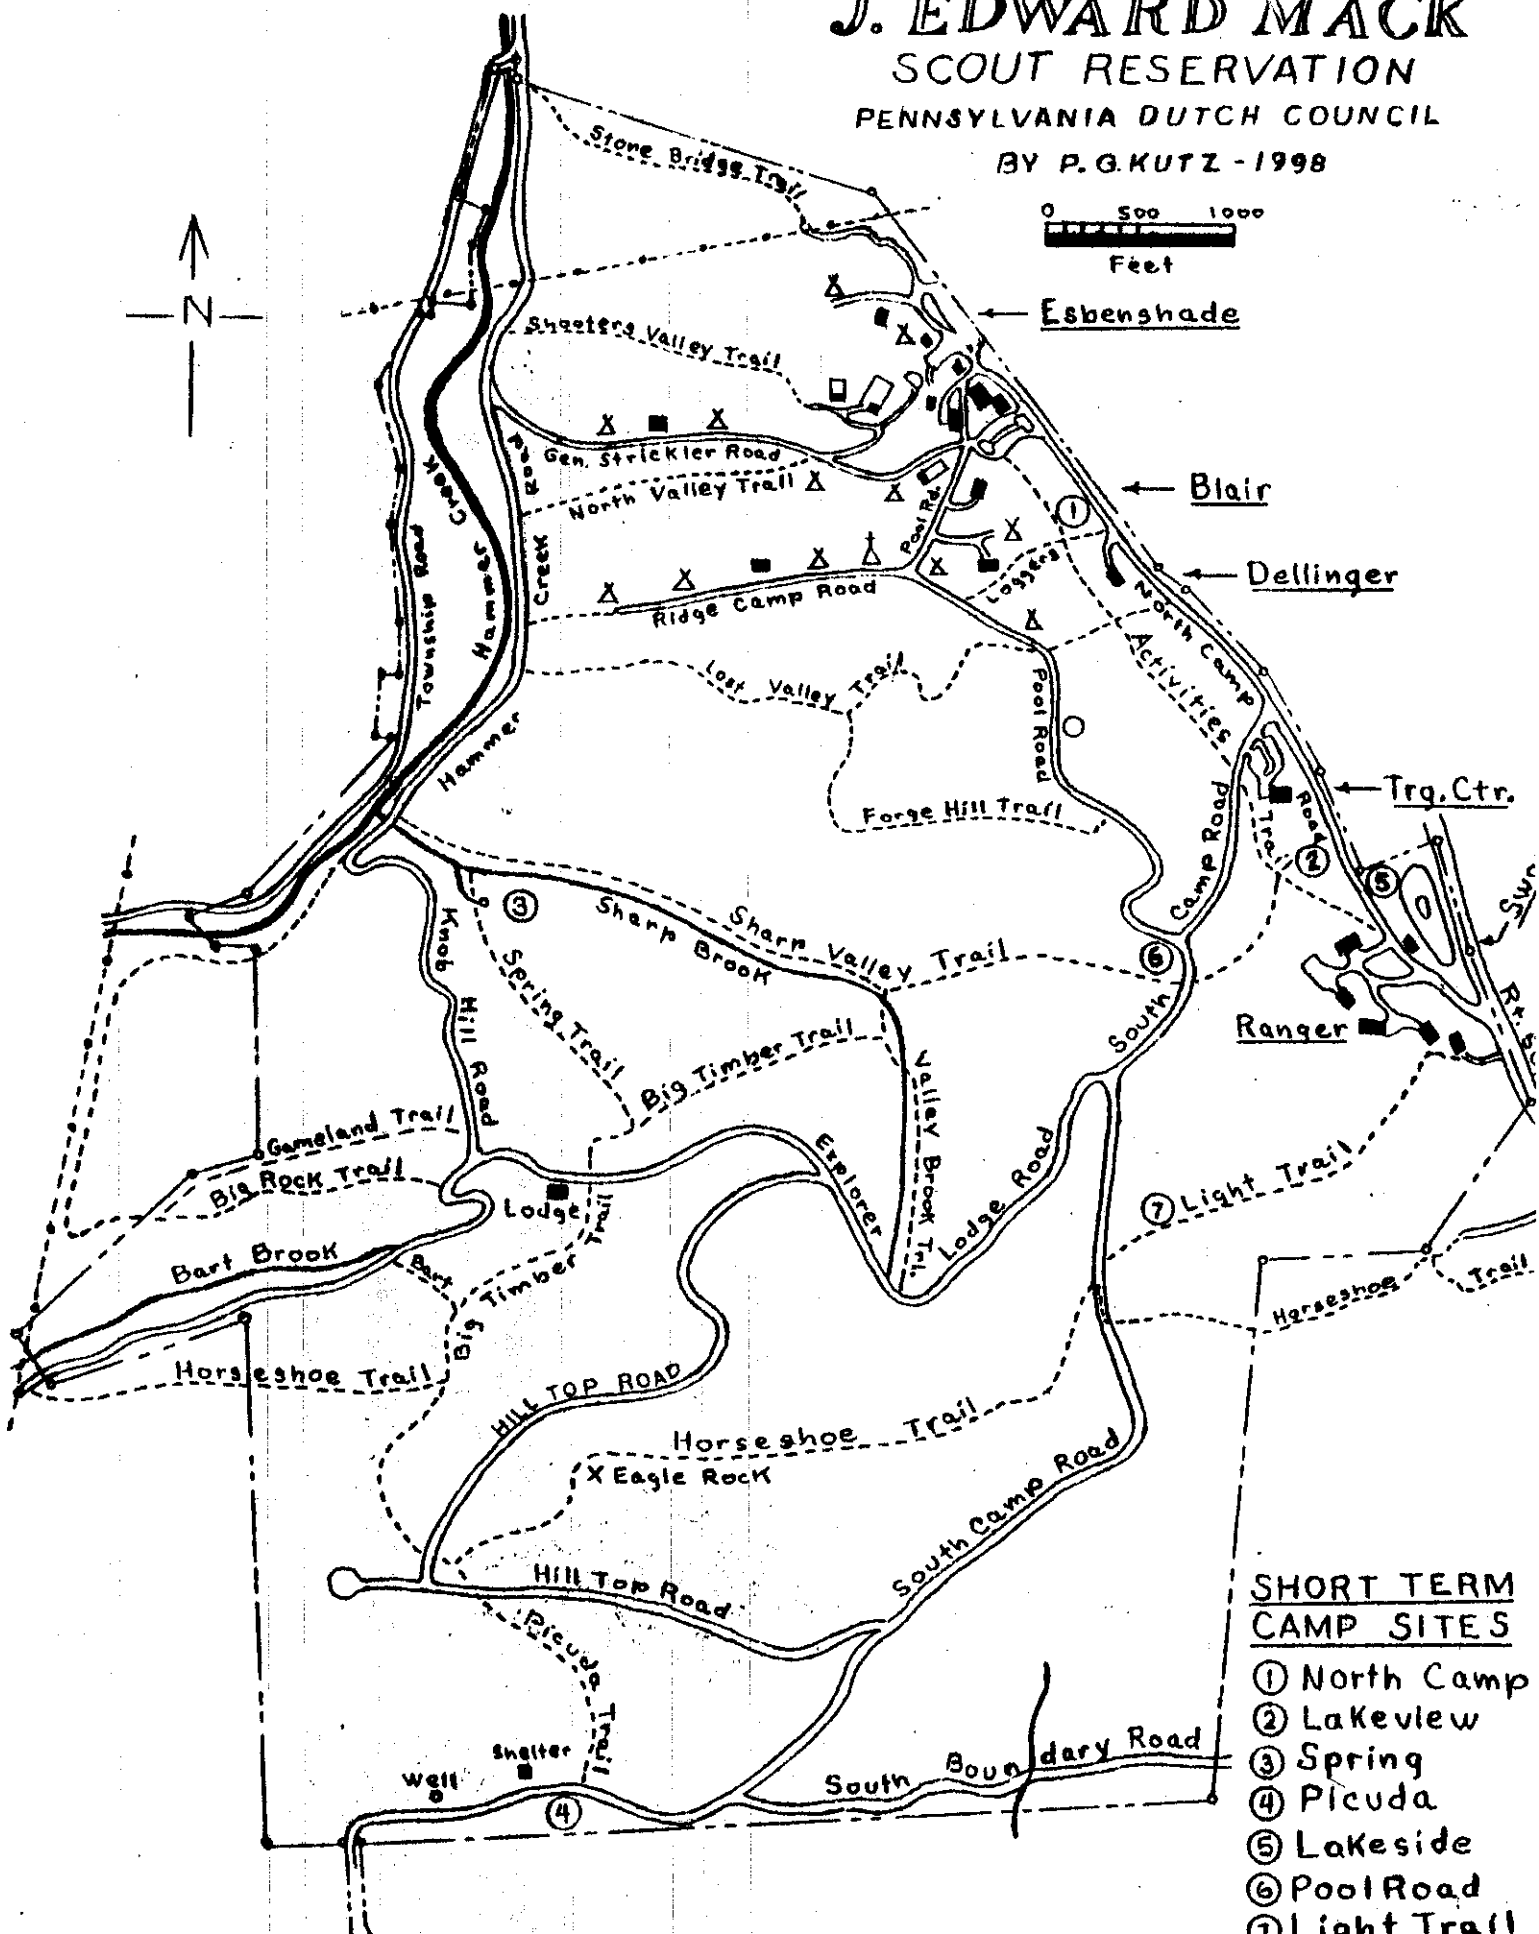

# J. EDWARD MACK SCOUT RESERVATION

PENNSYLVANIA DUTCH COUNCIL

BY P.G.KUTZ - 1998

← Esbenshade

← Blair

← Dellinger

← Trq. Ctr.

Ranger

## SHORT TERM CAMP SITES

- ① North Camp
- ② Lakeview
- ③ Spring
- ④ Picuda
- ⑤ Lakeside
- ⑥ Pool Road
- ⑦ Light Trail